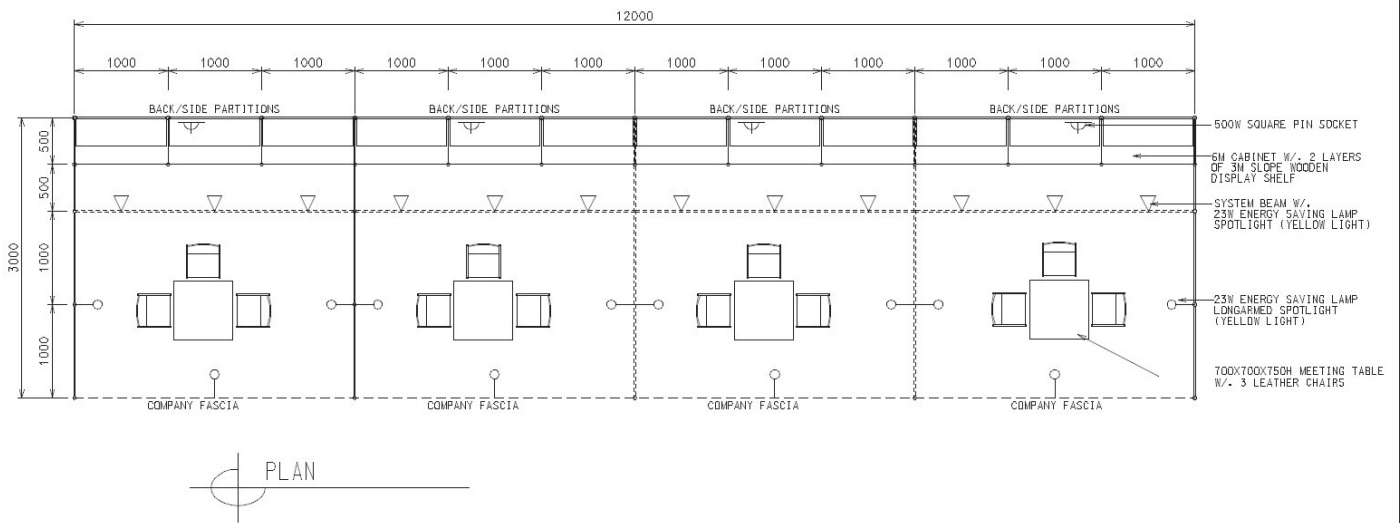

36 Sq.m. Odd Size Standard Booth (A)

36平方米標準攤位 (A)

BOOTH SPECIFICATIONS		QTY.
	1000W x 500D x 750H CABINET	12
	3000W x 300D SLOPE WOODEN DISPLAY SHELF	4
	2000W x 300D SLOPE WOODEN DISPLAY SHELF	4
	1000W x 300D SLOPE WOODEN DISPLAY SHELF	4
	23W ENERGY SAVING LAMP SPOTLIGHT (YELLOW LIGHT)	12
	23W ENERGY SAVING LAMP LONGARMED SPOTLIGHT (YELLOW LIGHT)	12
	700W x 700D x 750H MEETING TABLE	4
	BLACK LEATHER CHAIR	12
	CEILING BEAM	12M
	500W SOCKET	4
	RUBBISH BIN & CARPET (36sqm.)	

3M x 12M Standard Booth & Corner Booth (A)

三米乘十二米標準及角位攤位 (A)

BOOTH SPECIFICATIONS		QTY.
	1000W x 500D x 750H CABINET	12
	3000W x 3000D SLOPE WOODEN DISPLAY SHELF	8
	23W ENERGY SAVING LAMP SPOTLIGHT(YELLOW LIGHT)	12
	23W ENERGY SAVING LAMP LONGARMED SPOTLIGHT (YELLOW LIGHT)	12
	700W x 700D x 750H MEETING TABLE	4
	BLACK LEATHER CHAIR	12
	CEILING BEAM	12M
	500W SOCKET	4
	RUBBISH BIN, ASHTRAY & CARPET (36sqm.)	

36 Sq.m. Odd Size Standard Booth (A)

36平方米標準攤位 (A)

BOOTH SPECIFICATIONS		QTY.
	1000W x 500D x 750H CABINET	12
	3000W x 300D SLOPE WOODEN DISPLAY SHELF	6
	1000W x 300D SLOPE WOODEN DISPLAY SHELF	6
	23W ENERGY SAVING LAMP SPOTLIGHT(YELLOW LIGHT)	12
	23W ENERGY SAVING LAMP LONGARMED SPOTLIGHT (YELLOW LIGHT)	12
	700W x 700D x 750H MEETING TABLE	4
	BLACK LEATHER CHAIR	12
	CEILING BEAM	12M
	500W SOCKET	4
	RUBBISH BIN & CARPET (36sqm.)	

36 Sq.m. Odd Size Standard Booth (A)

36平方米標準攤位 (A)

PLAN

BOOTH SPECIFICATIONS		QTY.
	1000W x 500D x 750H CABINET	12
	3000W x 300D SLOPE WOODEN DISPLAY SHELF	6
	1000W x 300D SLOPE WOODEN DISPLAY SHELF	6
	23W ENERGY SAVING LAMP SPOTLIGHT(YELLOW LIGHT)	12
	23W ENERGY SAVING LAMP LONGARMED SPOTLIGHT (YELLOW LIGHT)	12
	700W x 700D x 750H MEETING TABLE	4
	BLACK LEATHER CHAIR	12
	CEILING BEAM	12M
	500W SOCKET	4
RUBBISH BIN & CARPET (36sqm.)		