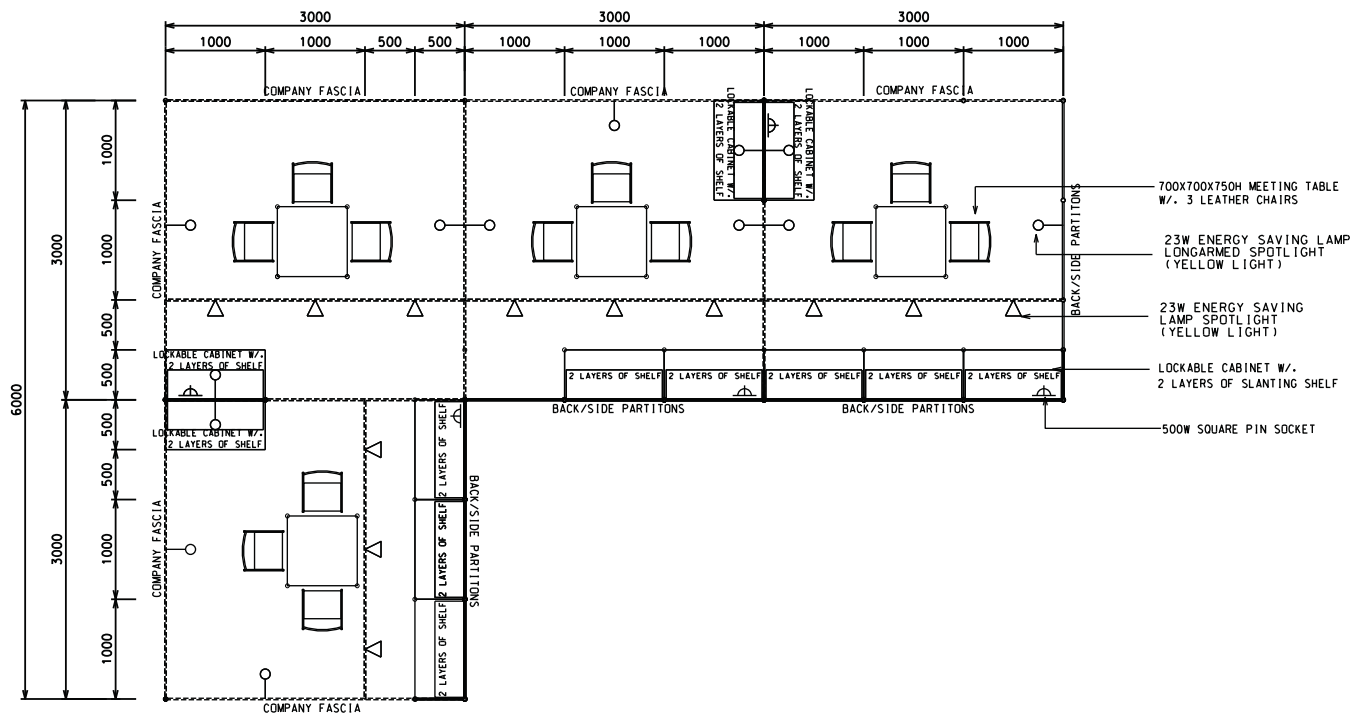

36 Sq.m. Odd Size Standard Booth (A)

36平方米標準攤位 (A)

BOOTH SPECIFICATIONS		QTY.
	1000W x 500D x 750H CABINET	12
	3000W x 300D SLOPE WOODEN DISPLAY SHELF	6
	1000W x 300D SLOPE WOODEN DISPLAY SHELF	6
	23W ENERGY SAVING LAMP SPOTLIGHT(YELLOW LIGHT)	12
	23W ENERGY SAVING LAMP LONGARMED SPOTLIGHT (YELLOW LIGHT)	12
	700W x 700D x 750H MEETING TABLE	4
	BLACK LEATHER CHAIR	12
	CEILING BEAM	12M
	500W SOCKET	4
	RUBBISH BIN & CARPET (36sqm.)	

36 Sq.m. Odd Size Standard Booth (A)

36平方米標準攤位 (A)

PLAN

BOOTH SPECIFICATIONS		QTY.
	1000W x 500D x 750H CABINET	12
	3000W x 300D SLOPE WOODEN DISPLAY SHELF	6
	1000W x 300D SLOPE WOODEN DISPLAY SHELF	6
	23W ENERGY SAVING LAMP SPOTLIGHT(YELLOW LIGHT)	12
	23W ENERGY SAVING LAMP LONGARMED SPOTLIGHT (YELLOW LIGHT)	12
	700W x 700D x 750H MEETING TABLE	4
	BLACK LEATHER CHAIR	12
	CEILING BEAM	12M
	500W SOCKET	4
RUBBISH BIN & CARPET (36sqm.)		

*The Hong Kong Trade Development Council reserves the right to change the configuration if necessary.
 *如有需要，香港貿易發展局有權更改攤位結構。

36 Sq.m. Odd Size Standard Booth (A)

36平方米標準攤位 (A)

BOOTH SPECIFICATIONS		QTY.
	1000W x 500D x 750H CABINET	12
	3000W x 300D SLOPE WOODEN DISPLAY SHELF	6
	1000W x 300D SLOPE WOODEN DISPLAY SHELF	6
	23W ENERGY SAVING LAMP SPOTLIGHT(YELLOW LIGHT)	12
	23W ENERGY SAVING LAMP LONGARMED SPOTLIGHT (YELLOW LIGHT)	12
	700W x 700D x 750H MEETING TABLE	4
	BLACK LEATHER CHAIR	12
	CEILING BEAM	12M
	500W SOCKET	4
	RUBBISH BIN & CARPET (36sqm.)	