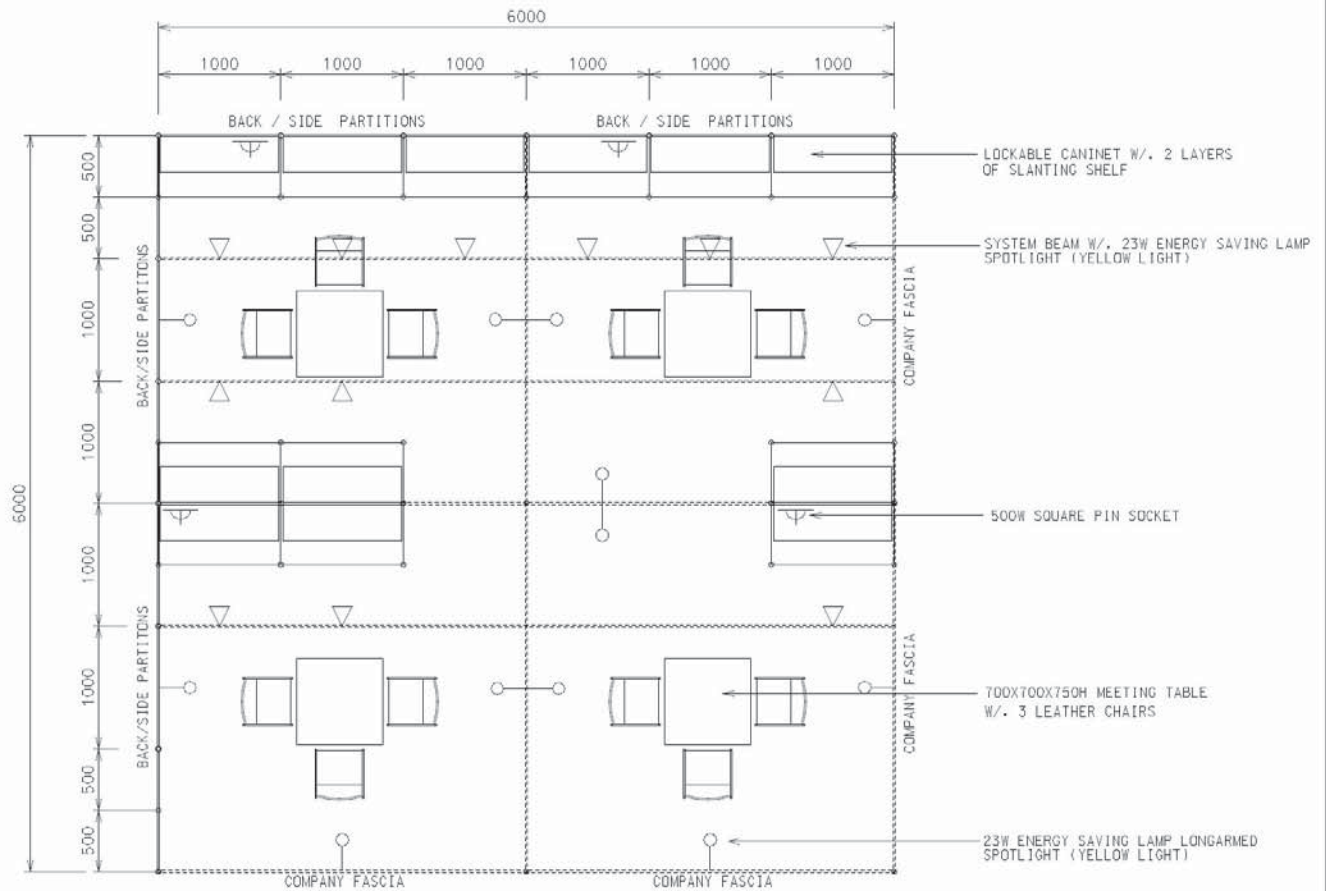

36 Sq.m. Odd Size Standard Booth (A)

36平方米標準攤位 (A)

BOOTH SPECIFICATIONS		QTY.
	1000W x 500D x 750H CABINET	12
	3000W x 300D SLOPE WOODEN DISPLAY SHELF	4
	2000W x 300D SLOPE WOODEN DISPLAY SHELF	4
	1000W x 300D SLOPE WOODEN DISPLAY SHELF	4
	23W ENERGY SAVING LAMP SPOTLIGHT (YELLOW LIGHT)	12
	23W ENERGY SAVING LAMP LONGARMED SPOTLIGHT (YELLOW LIGHT)	12
	700W x 700D x 750H MEETING TABLE	4
	BLACK LEATHER CHAIR	12
	CEILING BEAM	12M
	500W SOCKET	4
	RUBBISH BIN & CARPET (36sqm.)	

3M x 12M Standard Booth & Corner Booth (A)

三米乘十二米標準及角位攤位 (A)

BOOTH SPECIFICATIONS		QTY.
	1000W x 500D x 750H CABINET	12
	3000W x 3000D SLOPE WOODEN DISPLAY SHELF	8
	23W ENERGY SAVING LAMP SPOTLIGHT(YELLOW LIGHT)	12
	23W ENERGY SAVING LAMP LONGARMED SPOTLIGHT (YELLOW LIGHT)	12
	700W x 700D x 750H MEETING TABLE	4
	BLACK LEATHER CHAIR	12
	CEILING BEAM	12M
	500W SOCKET	4
	RUBBISH BIN, ASHTRAY & CARPET (36sqm.)	

36 Sq.m. Odd Size Standard Booth (A)

36平方米標準攤位 (A)

BOOTH SPECIFICATIONS		QTY.
	1000W x 500D x 750H CABINET	12
	3000W x 300D SLOPE WOODEN DISPLAY SHELF	6
	1000W x 300D SLOPE WOODEN DISPLAY SHELF	6
	23W ENERGY SAVING LAMP SPOTLIGHT(YELLOW LIGHT)	12
	23W ENERGY SAVING LAMP LONGARMED SPOTLIGHT (YELLOW LIGHT)	12
	700W x 700D x 750H MEETING TABLE	4
	BLACK LEATHER CHAIR	12
	CEILING BEAM	12M
	500W SOCKET	4
	RUBBISH BIN & CARPET (36sqm.)	

36 Sq.m. Odd Size Standard Booth (A)

36平方米標準攤位 (A)

PLAN

BOOTH SPECIFICATIONS		QTY.
	1000W x 500D x 750H CABINET	12
	3000W x 300D SLOPE WOODEN DISPLAY SHELF	6
	1000W x 300D SLOPE WOODEN DISPLAY SHELF	6
	23W ENERGY SAVING LAMP SPOTLIGHT(YELLOW LIGHT)	12
	23W ENERGY SAVING LAMP LONGARMED SPOTLIGHT (YELLOW LIGHT)	12
	700W x 700D x 750H MEETING TABLE	4
	BLACK LEATHER CHAIR	12
	CEILING BEAM	12M
	500W SOCKET	4
RUBBISH BIN & CARPET (36sqm.)		