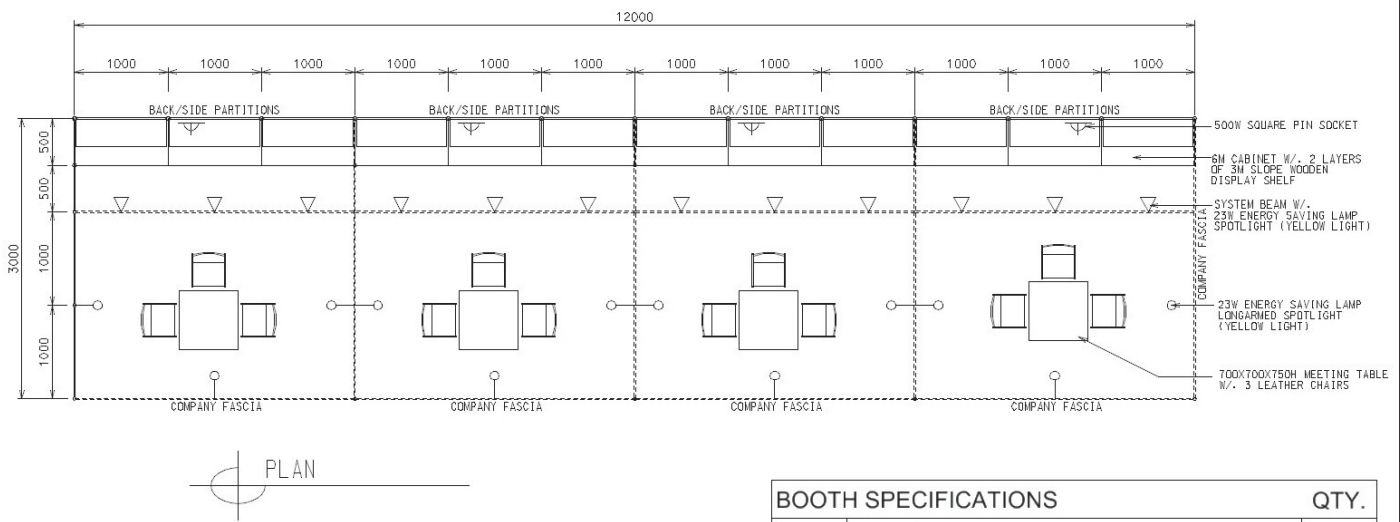

36 Sq.m. Odd Size Standard Booth (A)

36平方米標準攤位 (A)

BOOTH SPECIFICATIONS		QTY.
	1000W x 500D x 750H CABINET	12
	3000W x 300D SLOPE WOODEN DISPLAY SHELF	4
	2000W x 300D SLOPE WOODEN DISPLAY SHELF	4
	1000W x 300D SLOPE WOODEN DISPLAY SHELF	4
	23W ENERGY SAVING LAMP SPOTLIGHT (YELLOW LIGHT)	12
	23W ENERGY SAVING LAMP LONGARMED SPOTLIGHT (YELLOW LIGHT)	12
	700W x 700D x 750H MEETING TABLE	4
	BLACK LEATHER CHAIR	12
	CEILING BEAM	12M
	500W SOCKET	4
	RUBBISH BIN & CARPET (36sqm.)	

3M x 12M Standard Booth & Corner Booth (A)

三米乘十二米標準及角位攤位 (A)

BOOTH SPECIFICATIONS		QTY.
	1000W x 500D x 750H CABINET	12
	3000W x 3000D SLOPE WOODEN DISPLAY SHELF	8
	23W ENERGY SAVING LAMP SPOTLIGHT(YELLOW LIGHT)	12
	23W ENERGY SAVING LAMP LONGARMED SPOTLIGHT (YELLOW LIGHT)	12
	700W x 700D x 750H MEETING TABLE	4
	BLACK LEATHER CHAIR	12
	CEILING BEAM	12M
	500W SOCKET	4
	RUBBISH BIN, ASHTRAY & CARPET (36sqm.)	

36 Sq.m. Odd Size Standard Booth (A)

36平方米標準攤位 (A)

BOOTH SPECIFICATIONS		QTY.
	1000W x 500D x 750H CABINET	12
	3000W x 300D SLOPE WOODEN DISPLAY SHELF	6
	1000W x 300D SLOPE WOODEN DISPLAY SHELF	6
	23W ENERGY SAVING LAMP SPOTLIGHT(YELLOW LIGHT)	12
	23W ENERGY SAVING LAMP LONGARMED SPOTLIGHT (YELLOW LIGHT)	12
	700W x 700D x 750H MEETING TABLE	4
	BLACK LEATHER CHAIR	12
	CEILING BEAM	12M
	500W SOCKET	4
	RUBBISH BIN & CARPET (36sqm.)	

36 Sq.m. Odd Size Standard Booth (A)

36平方米標準攤位 (A)

PLAN

BOOTH SPECIFICATIONS		QTY.
	1000W x 500D x 750H CABINET	12
	3000W x 300D SLOPE WOODEN DISPLAY SHELF	6
	1000W x 300D SLOPE WOODEN DISPLAY SHELF	6
	23W ENERGY SAVING LAMP SPOTLIGHT(YELLOW LIGHT)	12
	23W ENERGY SAVING LAMP LONGARMED SPOTLIGHT (YELLOW LIGHT)	12
	700W x 700D x 750H MEETING TABLE	4
	BLACK LEATHER CHAIR	12
	CEILING BEAM	12M
	500W SOCKET	4
RUBBISH BIN & CARPET (36sqm.)		