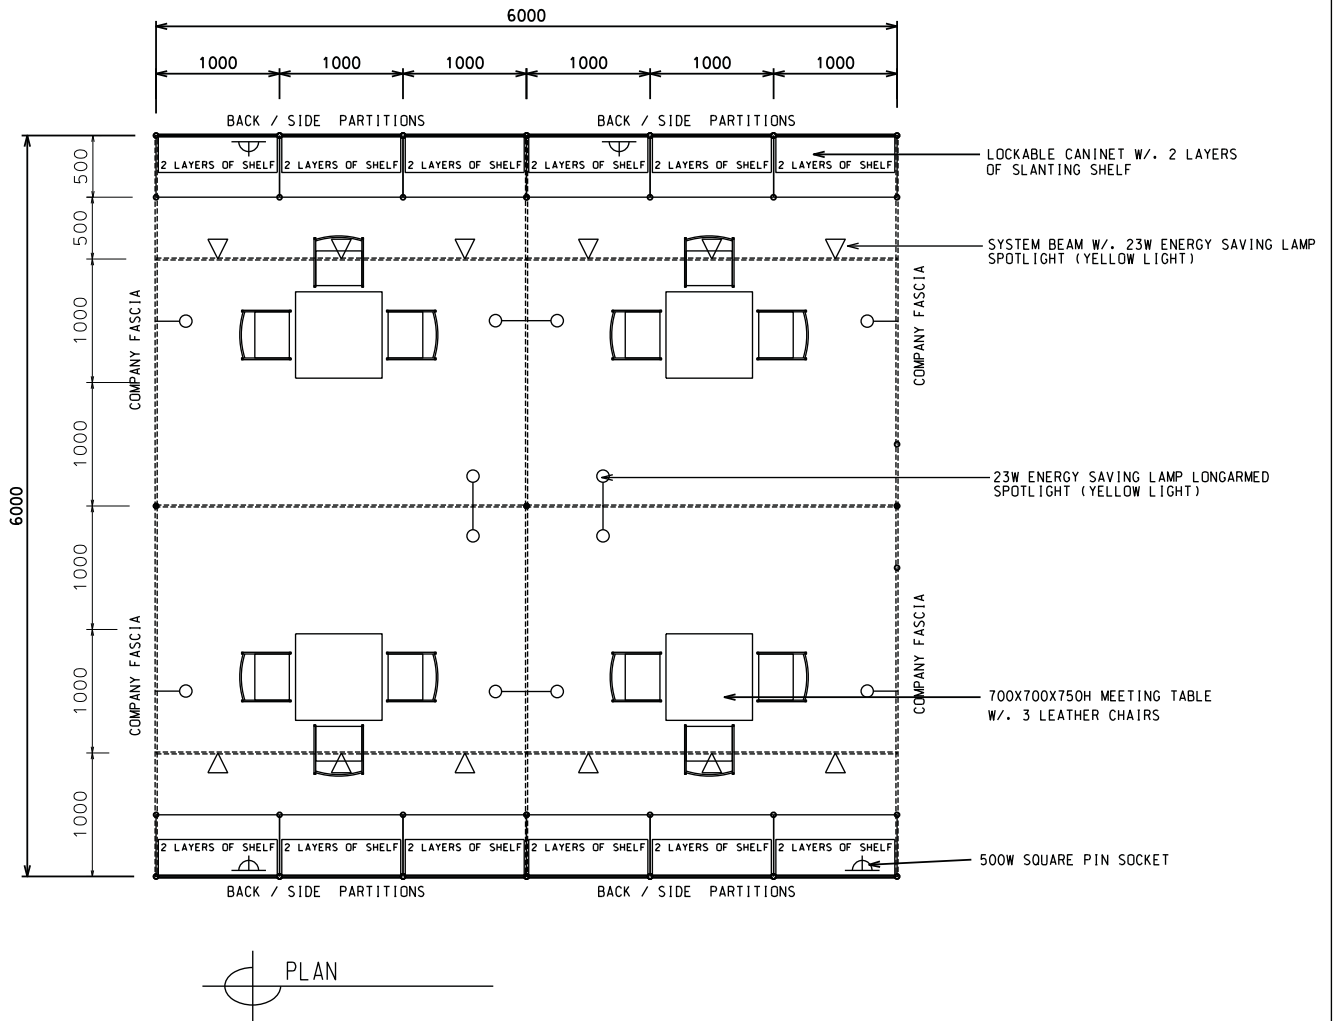

36 Sq.m. Odd Size Standard Booth (A)

36平方米標準攤位 (A)

BOOTH SPECIFICATIONS		QTY.
	1000W x 500D x 750H CABINET	12
	3000W x 300D SLOPE WOODEN DISPLAY SHELF	6
	1000W x 300D SLOPE WOODEN DISPLAY SHELF	6
	23W ENERGY SAVING LAMP SPOTLIGHT(YELLOW LIGHT)	12
	23W ENERGY SAVING LAMP LONGARMED SPOTLIGHT (YELLOW LIGHT)	12
	700W x 700D x 750H MEETING TABLE	4
	BLACK LEATHER CHAIR	12
	CEILING BEAM	12M
	500W SOCKET	4
	RUBBISH BIN & CARPET (36sqm.)	

A

36 Sq.m. Odd Size Standard Booth (A)

36平方米標準攤位 (A)

PLAN

BOOTH SPECIFICATIONS		QTY.
	1000W x 500D x 750H CABINET	12
	3000W x 300D SLOPE WOODEN DISPLAY SHELF	4
	2000W x 300D SLOPE WOODEN DISPLAY SHELF	4
	1000W x 300D SLOPE WOODEN DISPLAY SHELF	4
	23W ENERGY SAVING LAMP SPOTLIGHT (YELLOW LIGHT)	12
	23W ENERGY SAVING LAMP LONGARMED SPOTLIGHT (YELLOW LIGHT)	12
	700W x 700D x 750H MEETING TABLE	4
	BLACK LEATHER CHAIR	12
	CEILING BEAM	12M
	500W SOCKET	4
	RUBBISH BIN & CARPET (36sqm.)	

36 Sq.m. Odd Size Standard 2 Side Open Booth (A)

36平方米標準開兩邊攤位 (A)

BOOTH SPECIFICATIONS		QTY.
	1000W x 500D x 750H CABINET	12
	3000W x 300D SLOPE WOODEN DISPLAY SHELF	8
	23W ENERGY SAVING LAMP SPOTLIGHT (YELLOW LIGHT)	12
	23W ENERGY SAVING LAMP LONGARMED SPOTLIGHT (YELLOW LIGHT)	12
	700W x 700D x 750H MEETING TABLE	4
	BLACK LEATHER CHAIR	12
	CEILING BEAM	12M
	500W SOCKET	4
RUBBISH BIN & CARPET (36sqm.)		

36 Sq.m. Odd Size Standard Booth (A)

36平方米標準攤位 (A)

BOOTH SPECIFICATIONS		QTY.
	1000W x 500D x 750H CABINET	12
	3000W x 300D SLOPE WOODEN DISPLAY SHELF	8
	23W ENERGY SAVING LAMP SPOTLIGHT(YELLOW LIGHT)	12
	23W ENERGY SAVING LAMP LONGARMED SPOTLIGHT (YELLOW LIGHT)	12
	700W x 700D x 750H MEETING TABLE	4
	BLACK LEATHER CHAIR	12
	CEILING BEAM	12M
	500W SOCKET	4
RUBBISH BIN & CARPET (36sqm.)		