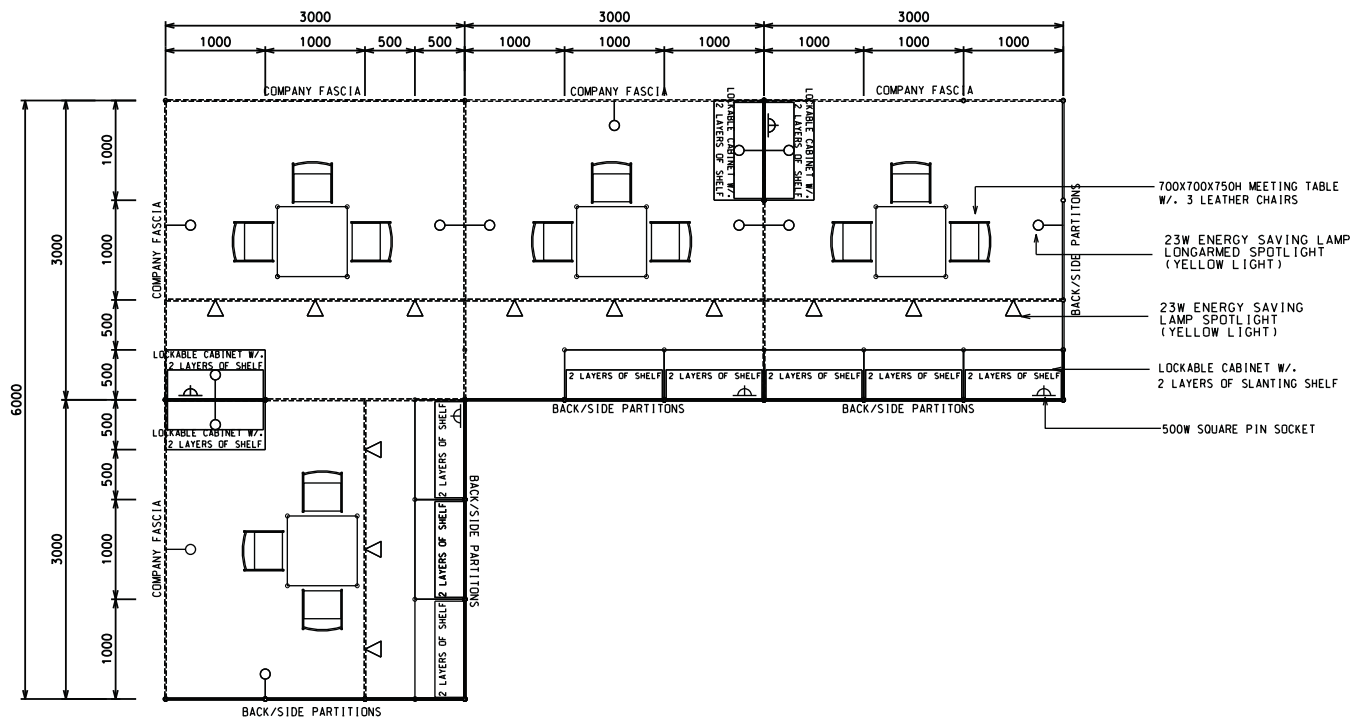

36 Sq.m. Odd Size Standard Booth (A)

36平方米標準攤位 (A)

BOOTH SPECIFICATIONS		QTY.
	1000W x 500D x 750H CABINET	12
	3000W x 300D SLOPE WOODEN DISPLAY SHELF	6
	1000W x 300D SLOPE WOODEN DISPLAY SHELF	6
	23W ENERGY SAVING LAMP SPOTLIGHT(YELLOW LIGHT)	12
	23W ENERGY SAVING LAMP LONGARMED SPOTLIGHT (YELLOW LIGHT)	12
	700W x 700D x 750H MEETING TABLE	4
	BLACK LEATHER CHAIR	12
	CEILING BEAM	12M
	500W SOCKET	4
	RUBBISH BIN & CARPET (36sqm.)	

36 Sq.m. Odd Size Standard Booth (A)

36平方米標準攤位 (A)

PLAN

BOOTH SPECIFICATIONS		QTY.
	1000W x 500D x 750H CABINET	12
	3000W x 300D SLOPE WOODEN DISPLAY SHELF	6
	1000W x 300D SLOPE WOODEN DISPLAY SHELF	6
	23W ENERGY SAVING LAMP SPOTLIGHT(YELLOW LIGHT)	12
	23W ENERGY SAVING LAMP LONGARMED SPOTLIGHT (YELLOW LIGHT)	12
	700W x 700D x 750H MEETING TABLE	4
	BLACK LEATHER CHAIR	12
	CEILING BEAM	12M
	500W SOCKET	4
RUBBISH BIN & CARPET (36sqm.)		

*The Hong Kong Trade Development Council reserves the right to change the configuration if necessary.
 *如有需要，香港貿易發展局有權更改攤位結構。

36 Sq.m. Odd Size Standard Booth (A)

36平方米標準攤位 (A)

BOOTH SPECIFICATIONS		QTY.
	1000W x 500D x 750H CABINET	12
	3000W x 300D SLOPE WOODEN DISPLAY SHELF	6
	1000W x 300D SLOPE WOODEN DISPLAY SHELF	6
	23W ENERGY SAVING LAMP SPOTLIGHT(YELLOW LIGHT)	12
	23W ENERGY SAVING LAMP LONGARMED SPOTLIGHT (YELLOW LIGHT)	12
	700W x 700D x 750H MEETING TABLE	4
	BLACK LEATHER CHAIR	12
	CEILING BEAM	12M
	500W SOCKET	4
	RUBBISH BIN & CARPET (36sqm.)	