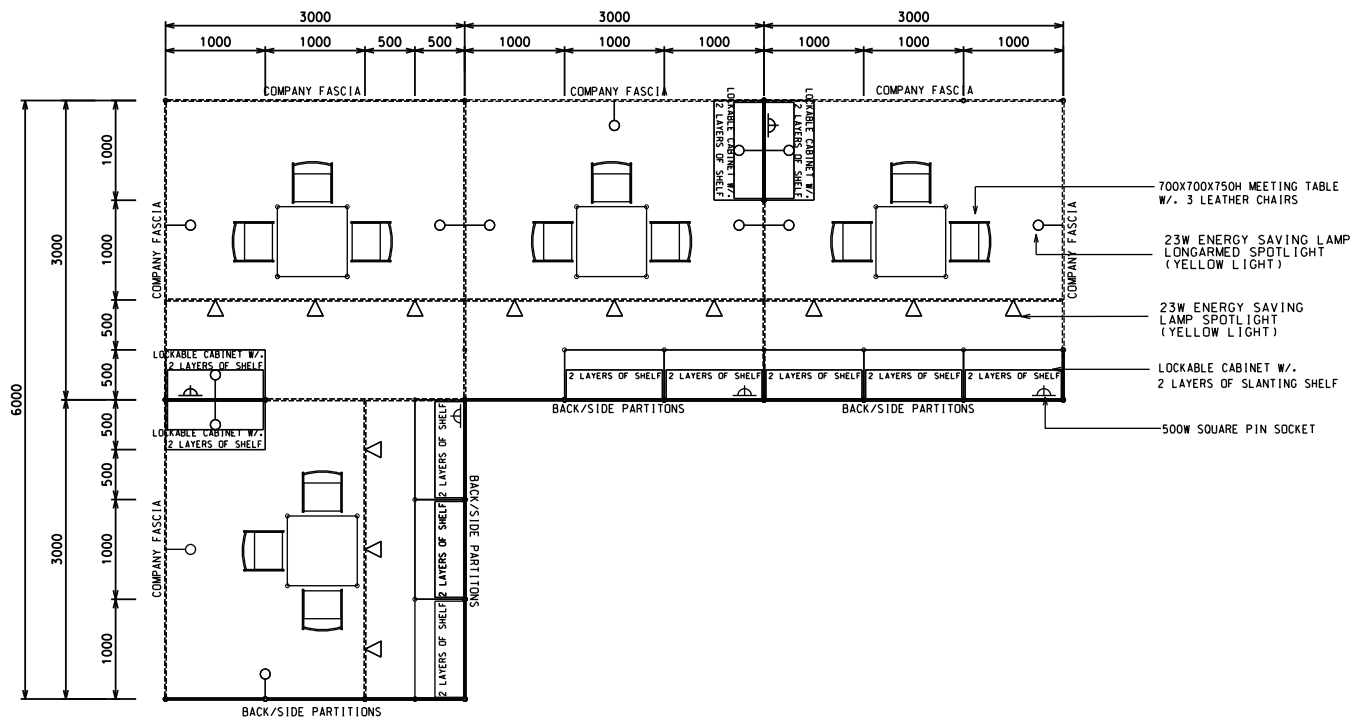

36 Sq.m. Odd Size Standard Booth (A)

36平方米標準攤位 (A)

BOOTH SPECIFICATIONS		QTY.
	1000W x 500D x 750H CABINET	12
	3000W x 300D SLOPE WOODEN DISPLAY SHELF	6
	1000W x 300D SLOPE WOODEN DISPLAY SHELF	6
	23W ENERGY SAVING LAMP SPOTLIGHT(YELLOW LIGHT)	12
	23W ENERGY SAVING LAMP LONGARMED SPOTLIGHT (YELLOW LIGHT)	12
	700W x 700D x 750H MEETING TABLE	4
	BLACK LEATHER CHAIR	12
	CEILING BEAM	12M
	500W SOCKET	4
	RUBBISH BIN & CARPET (36sqm.)	

A

36 Sq.m. Odd Size Standard Booth (A)

36平方米標準攤位 (A)

PLAN

BOOTH SPECIFICATIONS		QTY.
	1000W x 500D x 750H CABINET	12
	3000W x 300D SLOPE WOODEN DISPLAY SHELF	4
	2000W x 300D SLOPE WOODEN DISPLAY SHELF	4
	1000W x 300D SLOPE WOODEN DISPLAY SHELF	4
	23W ENERGY SAVING LAMP SPOTLIGHT (YELLOW LIGHT)	12
	23W ENERGY SAVING LAMP LONGARMED SPOTLIGHT (YELLOW LIGHT)	12
	700W x 700D x 750H MEETING TABLE	4
	BLACK LEATHER CHAIR	12
	CEILING BEAM	12M
	500W SOCKET	4
	RUBBISH BIN & CARPET (36sqm.)	

36 Sq.m. Odd Size Standard 2 Side Open Booth (A)

36平方米標準開兩邊攤位 (A)

BOOTH SPECIFICATIONS		QTY.
	1000W x 500D x 750H CABINET	12
	3000W x 300D SLOPE WOODEN DISPLAY SHELF	8
	23W ENERGY SAVING LAMP SPOTLIGHT (YELLOW LIGHT)	12
	23W ENERGY SAVING LAMP LONGARMED SPOTLIGHT (YELLOW LIGHT)	12
	700W x 700D x 750H MEETING TABLE	4
	BLACK LEATHER CHAIR	12
	CEILING BEAM	12M
	500W SOCKET	4
RUBBISH BIN & CARPET (36sqm.)		