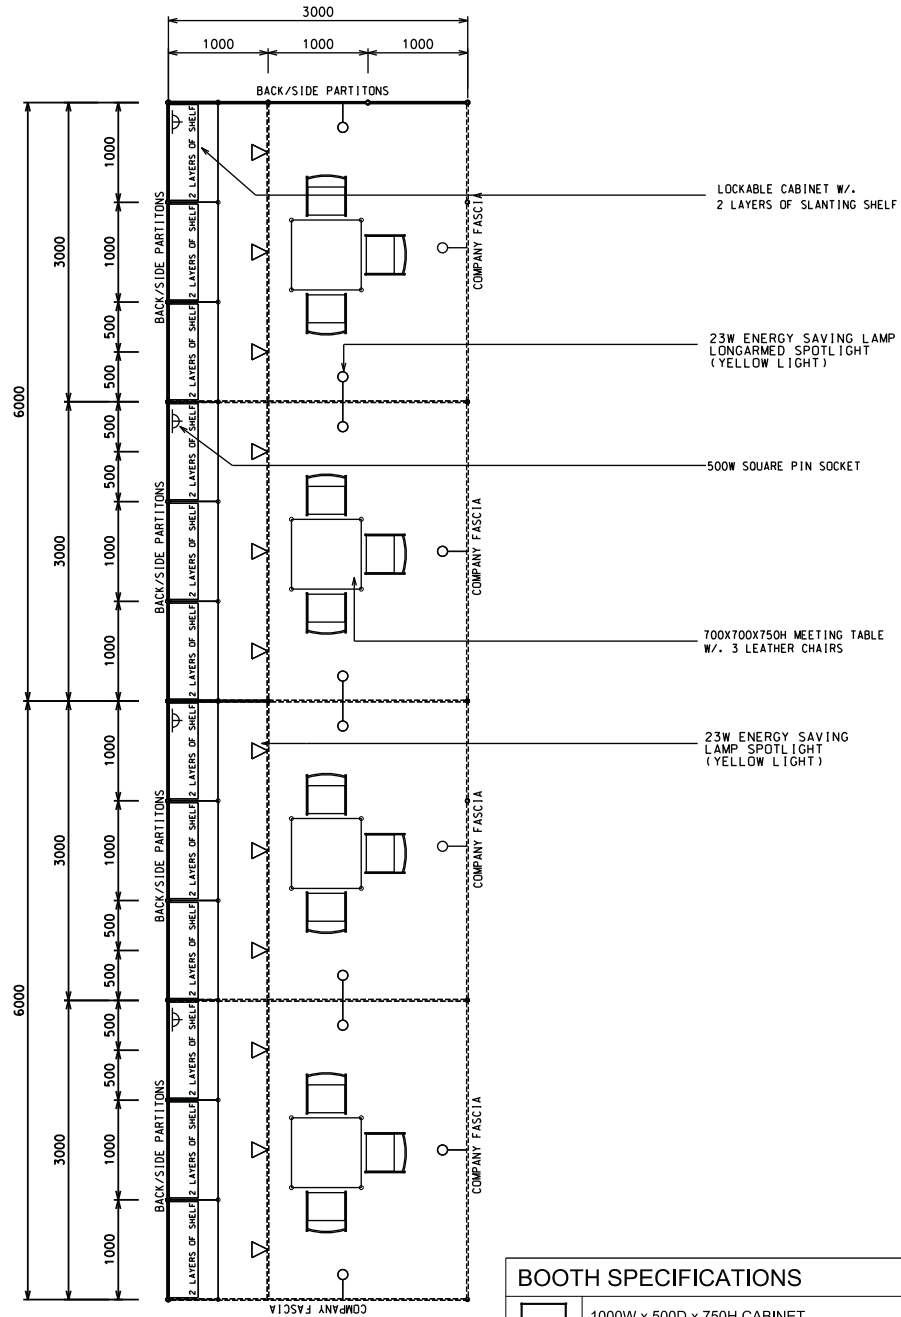

36 Sq.m. Odd Size Standard Booth (A)

36平方米標準攤位 (A)

BOOTH SPECIFICATIONS		QTY.
	1000W x 500D x 750H CABINET	12
	3000W x 300D SLOPE WOODEN DISPLAY SHELF	4
	2000W x 300D SLOPE WOODEN DISPLAY SHELF	4
	1000W x 300D SLOPE WOODEN DISPLAY SHELF	4
	23W ENERGY SAVING LAMP SPOTLIGHT (YELLOW LIGHT)	12
	23W ENERGY SAVING LAMP LONGARMED SPOTLIGHT (YELLOW LIGHT)	12
	700W x 700D x 750H MEETING TABLE	4
	BLACK LEATHER CHAIR	12
	CEILING BEAM	12M
	500W SOCKET	4
	RUBBISH BIN & CARPET (36sqm.)	

3M x 12M Standard Booth & Corner Booth (A)

三米乘十二米標準及角位攤位 (A)

BOOTH SPECIFICATIONS		QTY.
	1000W x 500D x 750H CABINET	12
	3000W x 3000D SLOPE WOODEN DISPLAY SHELF	8
	23W ENERGY SAVING LAMP SPOTLIGHT(YELLOW LIGHT)	12
	23W ENERGY SAVING LAMP LONGARMED SPOTLIGHT (YELLOW LIGHT)	12
	700W x 700D x 750H MEETING TABLE	4
	BLACK LEATHER CHAIR	12
	CEILING BEAM	12M
	500W SOCKET	4
	RUBBISH BIN, ASHTRAY & CARPET (36sqm.)	

36 Sq.m. Odd Size Standard Booth (A)

36平方米標準攤位 (A)

BOOTH SPECIFICATIONS		QTY.
	1000W x 500D x 750H CABINET	12
	3000W x 300D SLOPE WOODEN DISPLAY SHELF	6
	1000W x 300D SLOPE WOODEN DISPLAY SHELF	6
	23W ENERGY SAVING LAMP SPOTLIGHT(YELLOW LIGHT)	12
	23W ENERGY SAVING LAMP LONGARMED SPOTLIGHT (YELLOW LIGHT)	12
	700W x 700D x 750H MEETING TABLE	4
	BLACK LEATHER CHAIR	12
	CEILING BEAM	12M
	500W SOCKET	4
	RUBBISH BIN & CARPET (36sqm.)	

36 Sq.m. Odd Size Standard Booth (A)

36平方米標準攤位 (A)

PLAN

BOOTH SPECIFICATIONS		QTY.
	1000W x 500D x 750H CABINET	12
	3000W x 300D SLOPE WOODEN DISPLAY SHELF	6
	1000W x 300D SLOPE WOODEN DISPLAY SHELF	6
	23W ENERGY SAVING LAMP SPOTLIGHT(YELLOW LIGHT)	12
	23W ENERGY SAVING LAMP LONGARMED SPOTLIGHT (YELLOW LIGHT)	12
	700W x 700D x 750H MEETING TABLE	4
	BLACK LEATHER CHAIR	12
	CEILING BEAM	12M
	500W SOCKET	4
RUBBISH BIN & CARPET (36sqm.)		