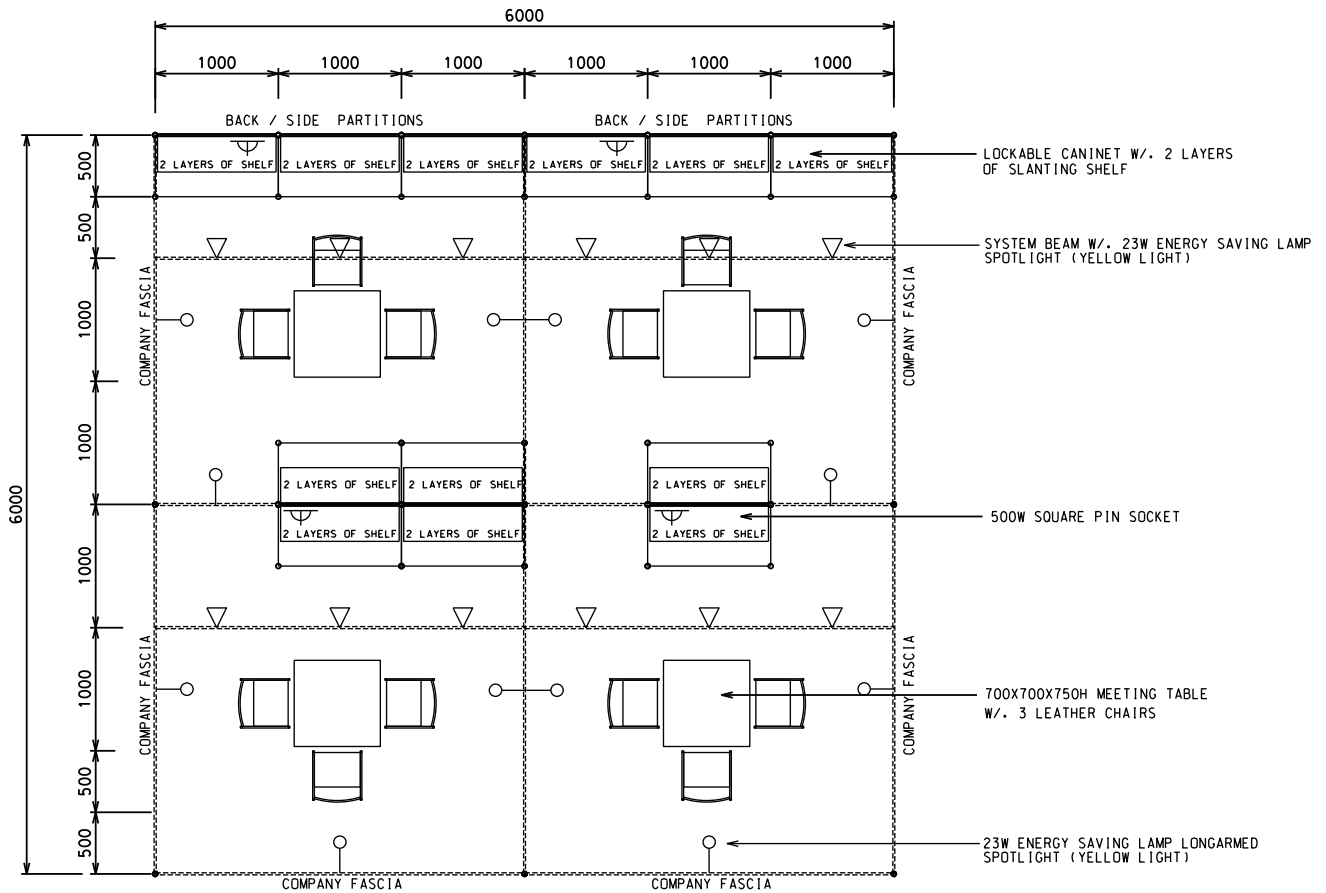

36 Sq.m. Odd Size Standard Booth (A)

36平方米標準攤位 (A)

BOOTH SPECIFICATIONS		QTY.
	1000W x 500D x 750H CABINET	12
	3000W x 300D SLOPE WOODEN DISPLAY SHELF	6
	1000W x 300D SLOPE WOODEN DISPLAY SHELF	6
	23W ENERGY SAVING LAMP SPOTLIGHT(YELLOW LIGHT)	12
	23W ENERGY SAVING LAMP LONGARMED SPOTLIGHT (YELLOW LIGHT)	12
	700W x 700D x 750H MEETING TABLE	4
	BLACK LEATHER CHAIR	12
	CEILING BEAM	12M
	500W SOCKET	4
	RUBBISH BIN & CARPET (36sqm.)	

A

36 Sq.m. Odd Size Standard Booth (A)

36平方米標準攤位 (A)

PLAN

BOOTH SPECIFICATIONS		QTY.
	1000W x 500D x 750H CABINET	12
	3000W x 300D SLOPE WOODEN DISPLAY SHELF	4
	2000W x 300D SLOPE WOODEN DISPLAY SHELF	4
	1000W x 300D SLOPE WOODEN DISPLAY SHELF	4
	23W ENERGY SAVING LAMP SPOTLIGHT (YELLOW LIGHT)	12
	23W ENERGY SAVING LAMP LONGARMED SPOTLIGHT (YELLOW LIGHT)	12
	700W x 700D x 750H MEETING TABLE	4
	BLACK LEATHER CHAIR	12
	CEILING BEAM	12M
	500W SOCKET	4
	RUBBISH BIN & CARPET (36sqm.)	

36 Sq.m. Odd Size Standard 2 Side Open Booth (A)

36平方米標準開兩邊攤位 (A)

BOOTH SPECIFICATIONS		QTY.
	1000W x 500D x 750H CABINET	12
	3000W x 300D SLOPE WOODEN DISPLAY SHELF	8
	23W ENERGY SAVING LAMP SPOTLIGHT (YELLOW LIGHT)	12
	23W ENERGY SAVING LAMP LONGARMED SPOTLIGHT (YELLOW LIGHT)	12
	700W x 700D x 750H MEETING TABLE	4
	BLACK LEATHER CHAIR	12
	CEILING BEAM	12M
	500W SOCKET	4
RUBBISH BIN & CARPET (36sqm.)		