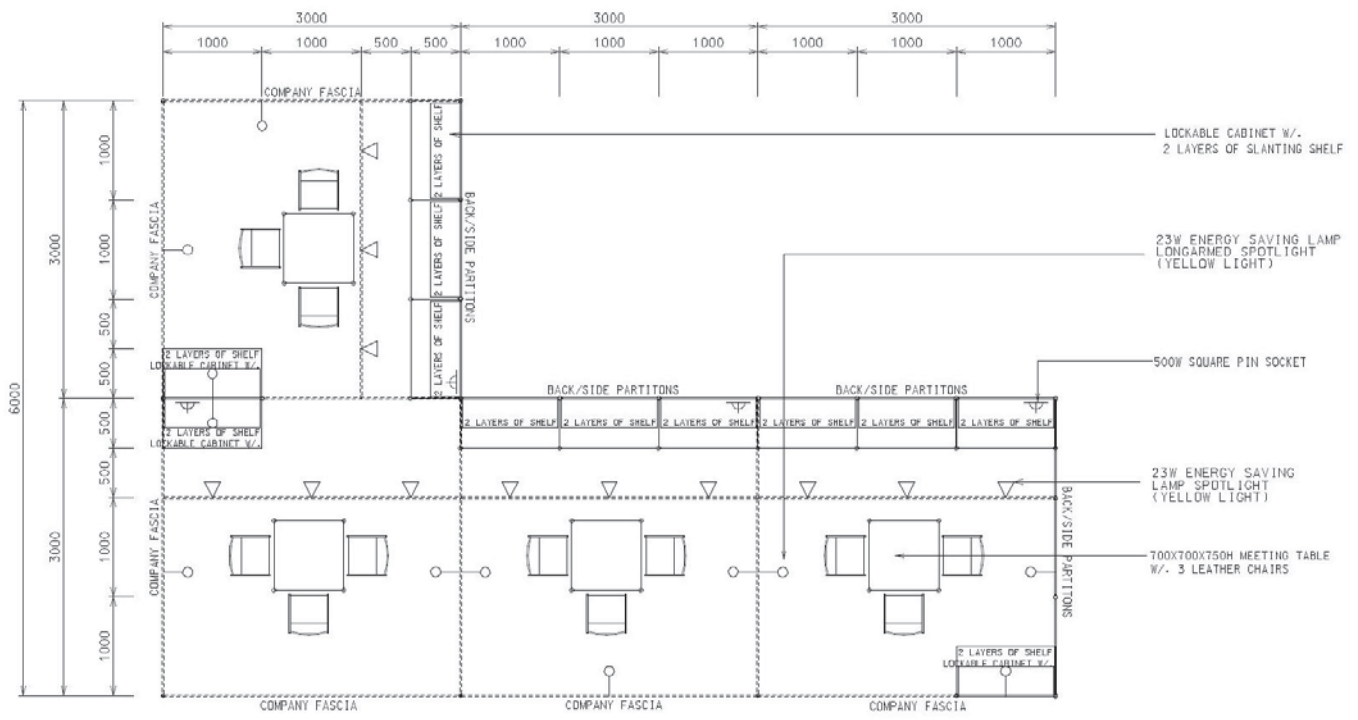

36 Sq.m. Odd Size Standard Booth (A)

36平方米標準攤位 (A)

BOOTH SPECIFICATIONS		QTY.
	1000W x 500D x 750H CABINET	12
	3000W x 300D SLOPE WOODEN DISPLAY SHELF	4
	2000W x 300D SLOPE WOODEN DISPLAY SHELF	4
	1000W x 300D SLOPE WOODEN DISPLAY SHELF	4
	23W ENERGY SAVING LAMP SPOTLIGHT (YELLOW LIGHT)	12
	23W ENERGY SAVING LAMP LONGARMED SPOTLIGHT (YELLOW LIGHT)	12
	700W x 700D x 750H MEETING TABLE	4
	BLACK LEATHER CHAIR	12
	CEILING BEAM	12M
	500W SOCKET	4
	RUBBISH BIN & CARPET (36sqm.)	

3M x 12M Standard Booth & Corner Booth (A)

三米乘十二米標準及角位攤位 (A)

BOOTH SPECIFICATIONS		QTY.
	1000W x 500D x 750H CABINET	12
	3000W x 3000D SLOPE WOODEN DISPLAY SHELF	8
	23W ENERGY SAVING LAMP SPOTLIGHT(YELLOW LIGHT)	12
	23W ENERGY SAVING LAMP LONGARMED SPOTLIGHT (YELLOW LIGHT)	12
	700W x 700D x 750H MEETING TABLE	4
	BLACK LEATHER CHAIR	12
	CEILING BEAM	12M
	500W SOCKET	4
	RUBBISH BIN, ASHTRAY & CARPET (36sqm.)	

36 Sq.m. Odd Size Standard Booth (A)

36平方米標準攤位 (A)

BOOTH SPECIFICATIONS		QTY.
	1000W x 500D x 750H CABINET	12
	3000W x 300D SLOPE WOODEN DISPLAY SHELF	6
	1000W x 300D SLOPE WOODEN DISPLAY SHELF	6
	23W ENERGY SAVING LAMP SPOTLIGHT(YELLOW LIGHT)	12
	23W ENERGY SAVING LAMP LONGARMED SPOTLIGHT (YELLOW LIGHT)	12
	700W x 700D x 750H MEETING TABLE	4
	BLACK LEATHER CHAIR	12
	CEILING BEAM	12M
	500W SOCKET	4
	RUBBISH BIN & CARPET (36sqm.)	

36 Sq.m. Odd Size Standard Booth (A)

36平方米標準攤位 (A)

PLAN

BOOTH SPECIFICATIONS		QTY.
	1000W x 500D x 750H CABINET	12
	3000W x 300D SLOPE WOODEN DISPLAY SHELF	6
	1000W x 300D SLOPE WOODEN DISPLAY SHELF	6
	23W ENERGY SAVING LAMP SPOTLIGHT(YELLOW LIGHT)	12
	23W ENERGY SAVING LAMP LONGARMED SPOTLIGHT (YELLOW LIGHT)	12
	700W x 700D x 750H MEETING TABLE	4
	BLACK LEATHER CHAIR	12
	CEILING BEAM	12M
	500W SOCKET	4
RUBBISH BIN & CARPET (36sqm.)		