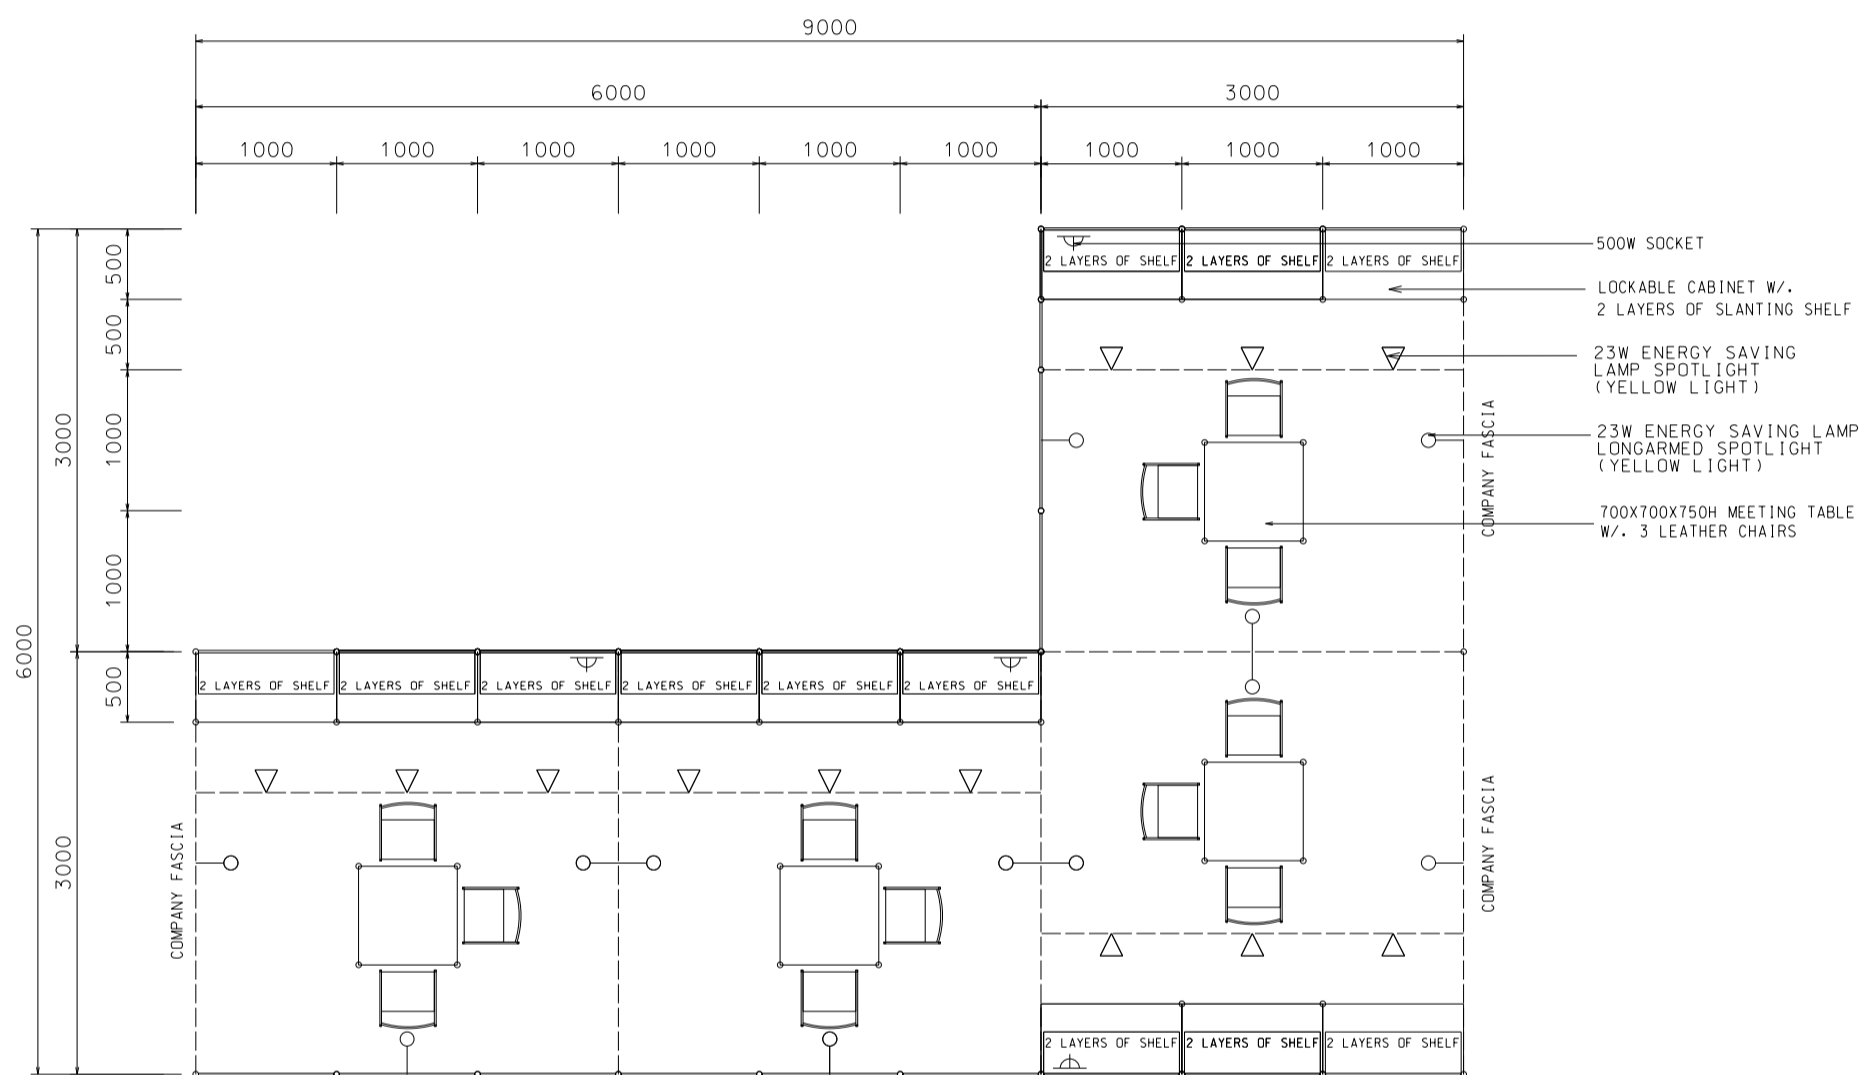

A

36 Sq.m. Odd Size Standard Booth (A)

36平方米標準攤位 (A)

PLAN

BOOTH SPECIFICATIONS		QTY.
	1000W x 500D x 750H CABINET	12
	3000W x 300D SLOPE WOODEN DISPLAY SHELF	4
	2000W x 300D SLOPE WOODEN DISPLAY SHELF	4
	1000W x 300D SLOPE WOODEN DISPLAY SHELF	4
	23W ENERGY SAVING LAMP SPOTLIGHT (YELLOW LIGHT)	12
	23W ENERGY SAVING LAMP LONGARMED SPOTLIGHT (YELLOW LIGHT)	12
	700W x 700D x 750H MEETING TABLE	4
	BLACK LEATHER CHAIR	12
	CEILING BEAM	12M
	500W SOCKET	4
	RUBBISH BIN & CARPET (36sqm.)	

36 Sq.m. Odd Size Standard 2 Side Open Booth (A)

36平方米標準開兩邊攤位 (A)

BOOTH SPECIFICATIONS		QTY.
	1000W x 500D x 750H CABINET	12
	3000W x 300D SLOPE WOODEN DISPLAY SHELF	8
	23W ENERGY SAVING LAMP SPOTLIGHT (YELLOW LIGHT)	12
	23W ENERGY SAVING LAMP LONGARMED SPOTLIGHT (YELLOW LIGHT)	12
	700W x 700D x 750H MEETING TABLE	4
	BLACK LEATHER CHAIR	12
	CEILING BEAM	12M
	500W SOCKET	4
RUBBISH BIN & CARPET (36sqm.)		

36 Sq.m. Odd Size Standard Booth (A)

36平方米標準攤位 (A)

BOOTH SPECIFICATIONS		QTY.
	1000W x 500D x 750H CABINET	12
	3000W x 300D SLOPE WOODEN DISPLAY SHELF	8
	23W ENERGY SAVING LAMP SPOTLIGHT(YELLOW LIGHT)	12
	23W ENERGY SAVING LAMP LONGARMED SPOTLIGHT (YELLOW LIGHT)	12
	700W x 700D x 750H MEETING TABLE	4
	BLACK LEATHER CHAIR	12
	CEILING BEAM	12M
	500W SOCKET	4
RUBBISH BIN & CARPET (36sqm.)		

*The Hong Kong Trade Development Council reserves the right to change the configuration if necessary.

Type1 (F)

36 Sq.m. Odd Size Standard Booth (A)

36平方米標準攤位 (A)

BOOTH SPECIFICATIONS		QTY.
	1000W x 500D x 750H CABINET	12
	3000W x 300D SLOPE WOODEN DISPLAY SHELF	8
	23W ENERGY SAVING LAMP SPOTLIGHT(YELLOW LIGHT)	12
	23W ENERGY SAVING LAMP LONGARMED SPOTLIGHT (YELLOW LIGHT)	12
	700W x 700D x 750H MEETING TABLE	4
	BLACK LEATHER CHAIR	12
	CEILING BEAM	21M
	500W SOCKET	4
	RUBBISH BIN & CARPET (36sqm.)	