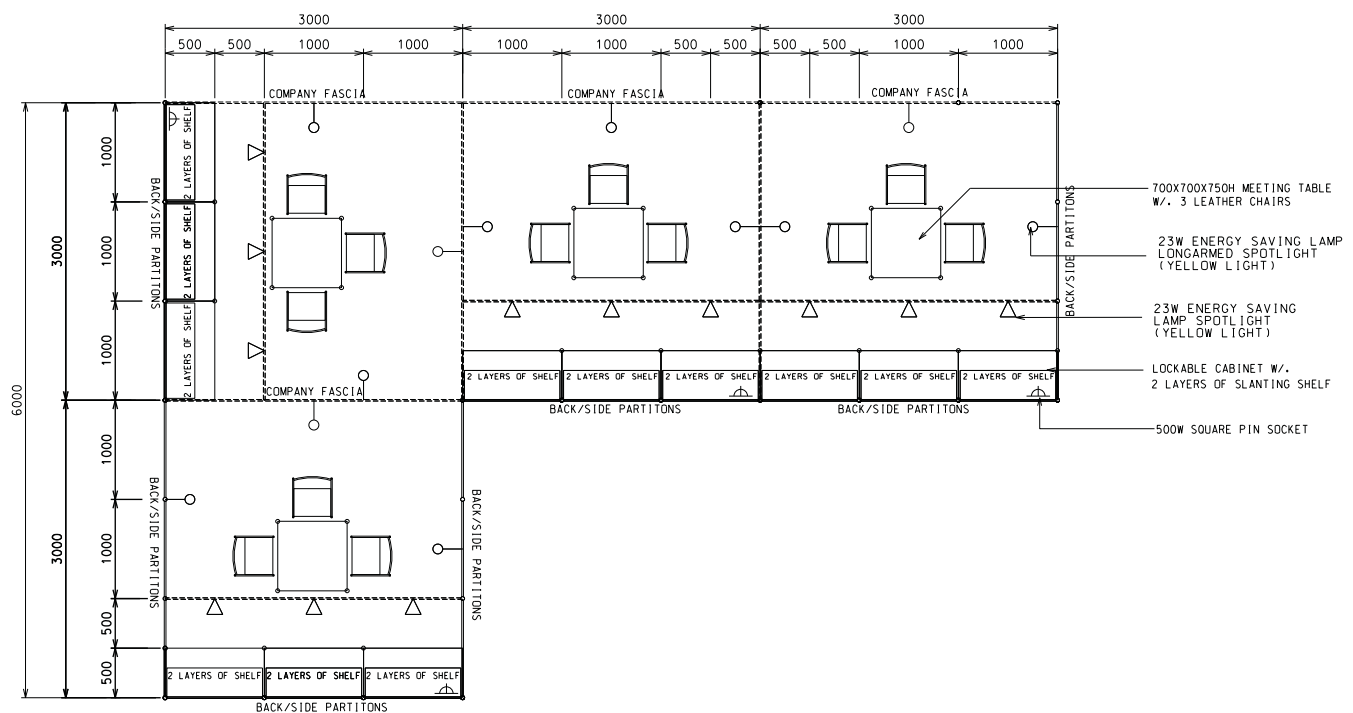

A

36 Sq.m. Odd Size Standard Booth (A)

36平方米標準攤位 (A)

PLAN

BOOTH SPECIFICATIONS		QTY.
	1000W x 500D x 750H CABINET	12
	3000W x 300D SLOPE WOODEN DISPLAY SHELF	4
	2000W x 300D SLOPE WOODEN DISPLAY SHELF	4
	1000W x 300D SLOPE WOODEN DISPLAY SHELF	4
	23W ENERGY SAVING LAMP SPOTLIGHT (YELLOW LIGHT)	12
	23W ENERGY SAVING LAMP LONGARMED SPOTLIGHT (YELLOW LIGHT)	12
	700W x 700D x 750H MEETING TABLE	4
	BLACK LEATHER CHAIR	12
	CEILING BEAM	12M
	500W SOCKET	4
	RUBBISH BIN & CARPET (36sqm.)	

36 Sq.m. Odd Size Standard 2 Side Open Booth (A)

36平方米標準開兩邊攤位 (A)

BOOTH SPECIFICATIONS		QTY.
	1000W x 500D x 750H CABINET	12
	3000W x 300D SLOPE WOODEN DISPLAY SHELF	8
	23W ENERGY SAVING LAMP SPOTLIGHT (YELLOW LIGHT)	12
	23W ENERGY SAVING LAMP LONGARMED SPOTLIGHT (YELLOW LIGHT)	12
	700W x 700D x 750H MEETING TABLE	4
	BLACK LEATHER CHAIR	12
	CEILING BEAM	12M
	500W SOCKET	4
RUBBISH BIN & CARPET (36sqm.)		

36 Sq.m. Odd Size Standard Booth (A)

36平方米標準攤位 (A)

BOOTH SPECIFICATIONS		QTY.
	1000W x 500D x 750H CABINET	12
	3000W x 300D SLOPE WOODEN DISPLAY SHELF	8
	23W ENERGY SAVING LAMP SPOTLIGHT(YELLOW LIGHT)	12
	23W ENERGY SAVING LAMP LONGARMED SPOTLIGHT (YELLOW LIGHT)	12
	700W x 700D x 750H MEETING TABLE	4
	BLACK LEATHER CHAIR	12
	CEILING BEAM	12M
	500W SOCKET	4
RUBBISH BIN & CARPET (36sqm.)		

*The Hong Kong Trade Development Council reserves the right to change the configuration if necessary.

Type1 (F)

36 Sq.m. Odd Size Standard Booth (A)

36平方米標準攤位 (A)

BOOTH SPECIFICATIONS		QTY.
	1000W x 500D x 750H CABINET	12
	3000W x 300D SLOPE WOODEN DISPLAY SHELF	8
	23W ENERGY SAVING LAMP SPOTLIGHT(YELLOW LIGHT)	12
	23W ENERGY SAVING LAMP LONGARMED SPOTLIGHT (YELLOW LIGHT)	12
	700W x 700D x 750H MEETING TABLE	4
	BLACK LEATHER CHAIR	12
	CEILING BEAM	21M
	500W SOCKET	4
	RUBBISH BIN & CARPET (36sqm.)	